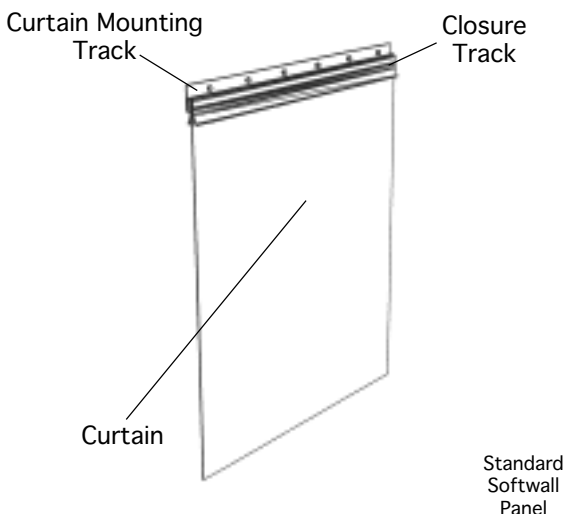

The innovations and improvements on this design makes installation and replacement easier than ever. Once the mounting channel is anchored to either ceiling or wall, no further nuts or bolts are necessary. The extruded vinyl hook on top of each curtain is secured to the mounting channel by the matching fascia plate.

STANDARD SOFTWALL PANELS

Abtech Softwall Panels are solid, yet flexible vinyl curtains that function as walls or room dividers in a cleanroom environment. These curtains are made from a variety of materials ranging from 12 mil. to 80 mil. depending upon the requirement of the application. Smaller softwalls, sometimes referred to as Air Flow Shields, are commonly used to insure laminar flow over sensitive work areas which do not require personal accessibility. Softwall panels and Air Flow Shields are typically made of 40 mil. vinyl with non-weighted bottoms, or 20 mil. vinyl with weighted bottoms.

STRIP SHIELDS

Strip Shields are a unique product made by attaching 40 or 60 mil. strips ranging from 4" to 24" wide to a continuous piece of Dual-Lock. This 'one panel' design produces a pre-assembled strip curtain that is extremely easy to install. Strip Shields are ideal for areas where there is a need for personnel accessibility. They make excellent entry ways for Softwall Cleanrooms, and they can be used to divide areas within the Softwall Cleanroom's interior areas

STRIP CURTAINS

Strip Curtains are made of heavy duty individual 8" wide, 80 mil. strips available in a variety of colors and formats. They are used in applications where there is a great deal personnel and/or light cart traffic in and out of a particular area. 80 mil. Strip Curtains made of lighter materials.